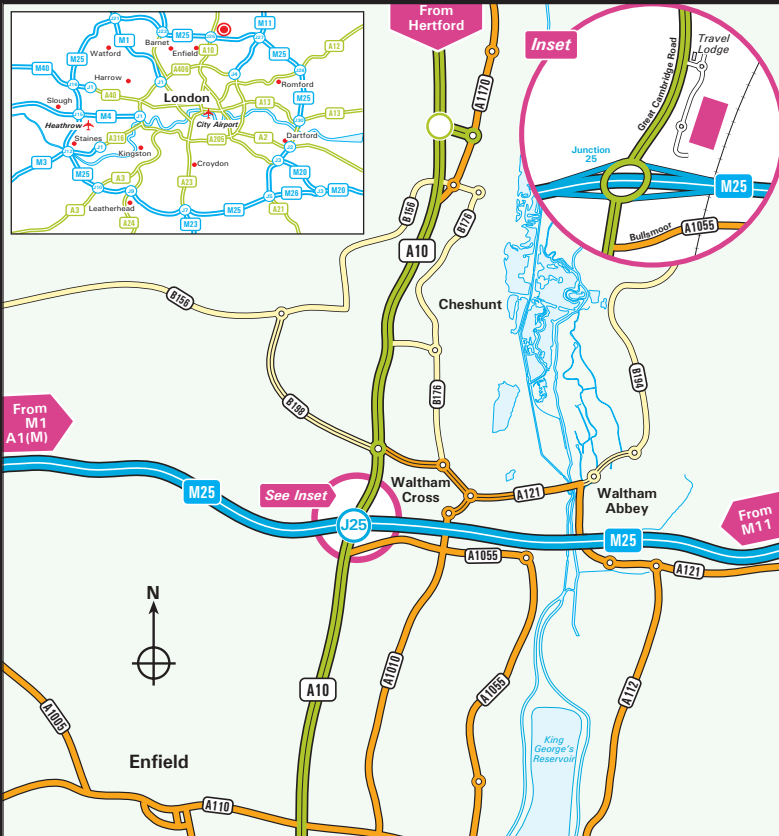

DIRECTIONS

- Leave M25 at junction 25 (signposted Enfield, Hertford & A10)
- At junction roundabout leave via exit signposted Hertford (you will see Travelodge to your right)
- Turn right at traffic lights
- At the mini-roundabout turn right
- Arrive Newsprinters (Broxbourne)
- At the 1st security gate you will be required to give your name and the name of the person you are visiting
- Follow signposts indicating “visitor parking bay” and temporarily park your vehicle
- Report to Security Lodge signposted “Where the visitors sign in” to be instructed further